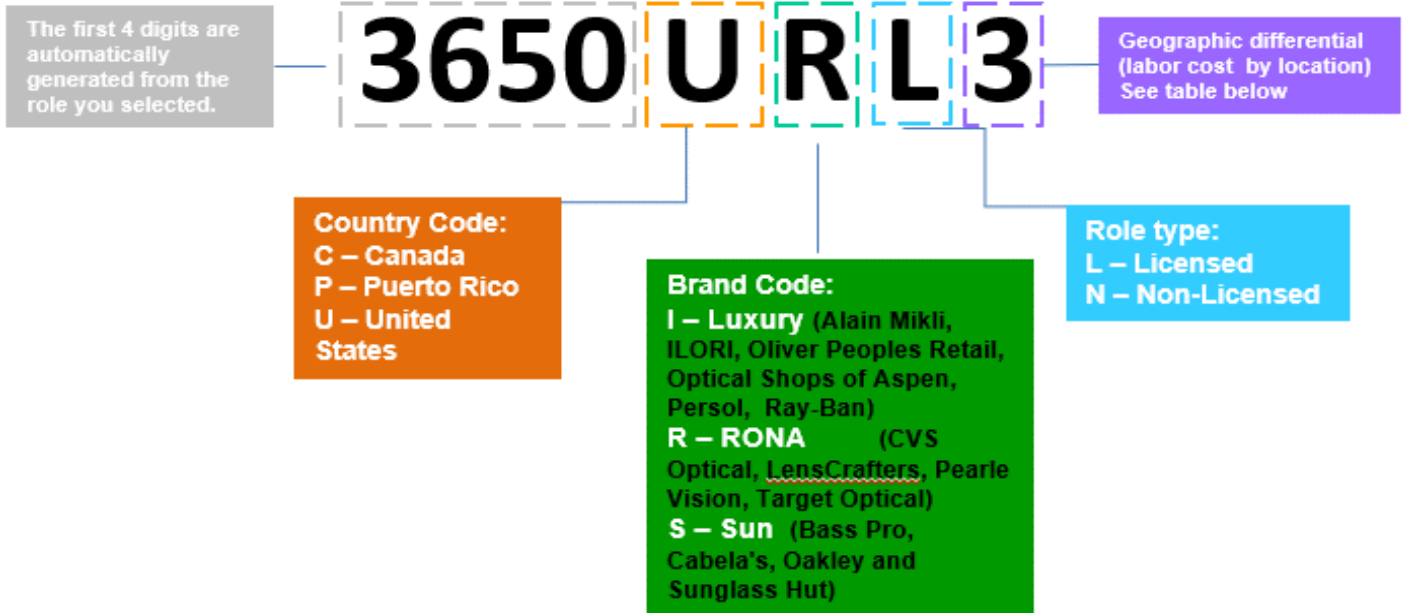

Understanding Job Codes

Look up the state/province by (Ctrl+F) and find your state and city. If all cities in the state/province are in the same differential, you will see "All Cities". Use the chart below to determine the correct last 4 digits of your job code for your store location for Non-Licensed & Licensed roles..

Lookup by State/Province - Last 4 digits of Job Code

Brand Code	State / Province	State/ Province Description	City	Non-Licensed	Licensed
LUXURY	BC	British Columbia	All Cities	CIN2	CIL2
LUXURY	ON	Ontario	All Cities	CIN2	CIL2
RONA	AB	Alberta	All Cities	CRN2	CRL2
RONA	BC	British Columbia	All Cities	CRN2	CRL2
RONA	MB	Manitoba	All Cities	CRN2	CRL2
RONA	NB	New Brunswick	All Cities	CRN2	CRL2
RONA	NS	Nova Scotia	All Cities	CRN2	CRL2
RONA	ON	Ontario	All Cities	CRN2	CRL2
RONA	QC	Quebec	All Cities	CRN2	CRL2
SUN	AB	Alberta	All Cities	CSN2	CSL2
SUN	BC	British Columbia	All Cities	CSN2	N/A
SUN	MB	Manitoba	All Cities	CSN2	N/A
SUN	NB	New Brunswick	All Cities	CSN2	N/A
SUN	NL	Newfoundland	All Cities	CSN2	N/A
SUN	NS	Nova Scotia	All Cities	CSN2	N/A
SUN	ON	Ontario	All Cities	CSN2	CSL2
SUN	PE	Prince Edward Island	All Cities	CSN2	N/A
SUN	QC	Quebec	All Cities	CSN2	CSL2
SUN	SK	Saskatchewan	All Cities	CSN2	N/A